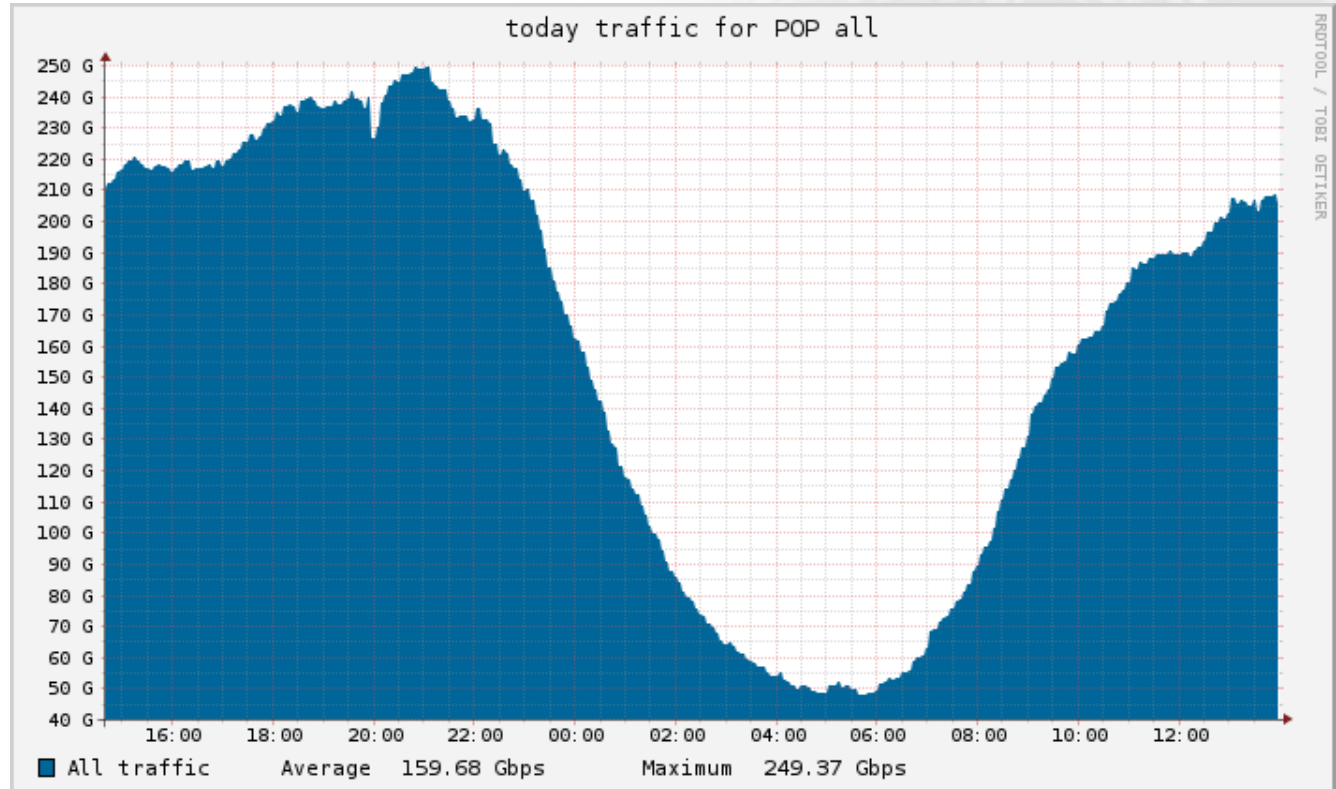

Traffic

France-IX's traffic exceeds **250Gbps**. The daily, weekly and monthly graphics are available on the website www.franceix.net

Each member also gets an access to a dedicated portal tools.franceix.net providing more detailed and personal statistics.