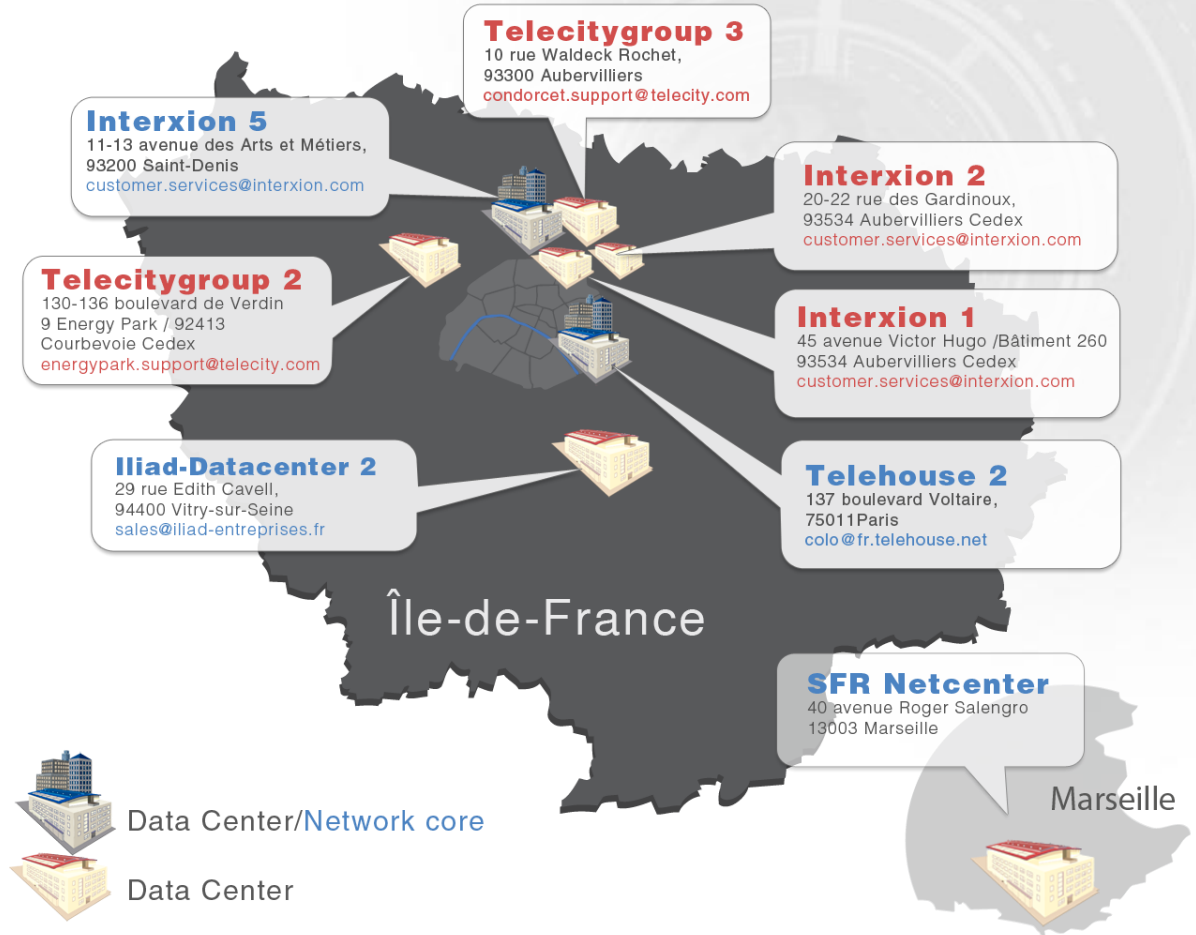

*FranceIX*

@PeeringDay in Vienna – 4th March 2014

# Network

Network including 8  
Points of presence  
(7 in and around  
Paris + 1 in  
Marseille)

Network's dual-core  
on the sites **Interxion 5**  
and **Telehouse 2**

Undergoing tender to  
renew the equipment  
and roll out the 100G  
during summer.

# Members

More than 230 connected members

Organisation	ASN	Port Type	Unicast IPv4	Unicast IPv6	POP	Route server
1&1	8560	1 Gbps	193.105.232.42	2001:7f8:54::42	Telecity-Courbevoie	yes
Acropolis Telecom	29513	1 Gbps	193.105.232.13	2001:7f8:54::13	Telehouse-2	yes
Adeli	43142	100 Mbps	193.105.232.111	2001:7f8:54::111	Via LYONIX	yes
Adenis	51985	100 Mbps	193.105.232.142	2001:7f8:54::142	Telehouse-2	yes
AFNIC	2484	1 Gbps	193.105.232.20	2001:7f8:54::20	Interxion-2	yes
AFNIC	2486	1 Gbps	193.105.232.21	2001:7f8:54::21	Telehouse-2	yes
Akamai	20940	40 Gbps	193.105.232.168	2001:7f8:54::168	Interxion-5	yes
Alionis	34997	200 Mbps	193.105.232.77	2001:7f8:54::77	Telecity-Courbevoie	yes
Altitude Infrastructure	49594	1 Gbps	193.105.232.200	2001:7f8:54::200	Telehouse-2	yes
Amazon	16509	20 Gbps	193.105.232.118	2001:7f8:54::118	Telecity-Courbevoie	no
Andrexen	44583	N/A	193.105.232.70	2001:7f8:54::70	Via SFINX	yes
Axione Telecom	31167	1 Gbps	193.105.232.107	2001:7f8:54::107	Telehouse-2	yes
Aza Telecom	57468	N/A	193.105.232.131	2001:7f8:54::131	Via SFINX	no
● ● ●						